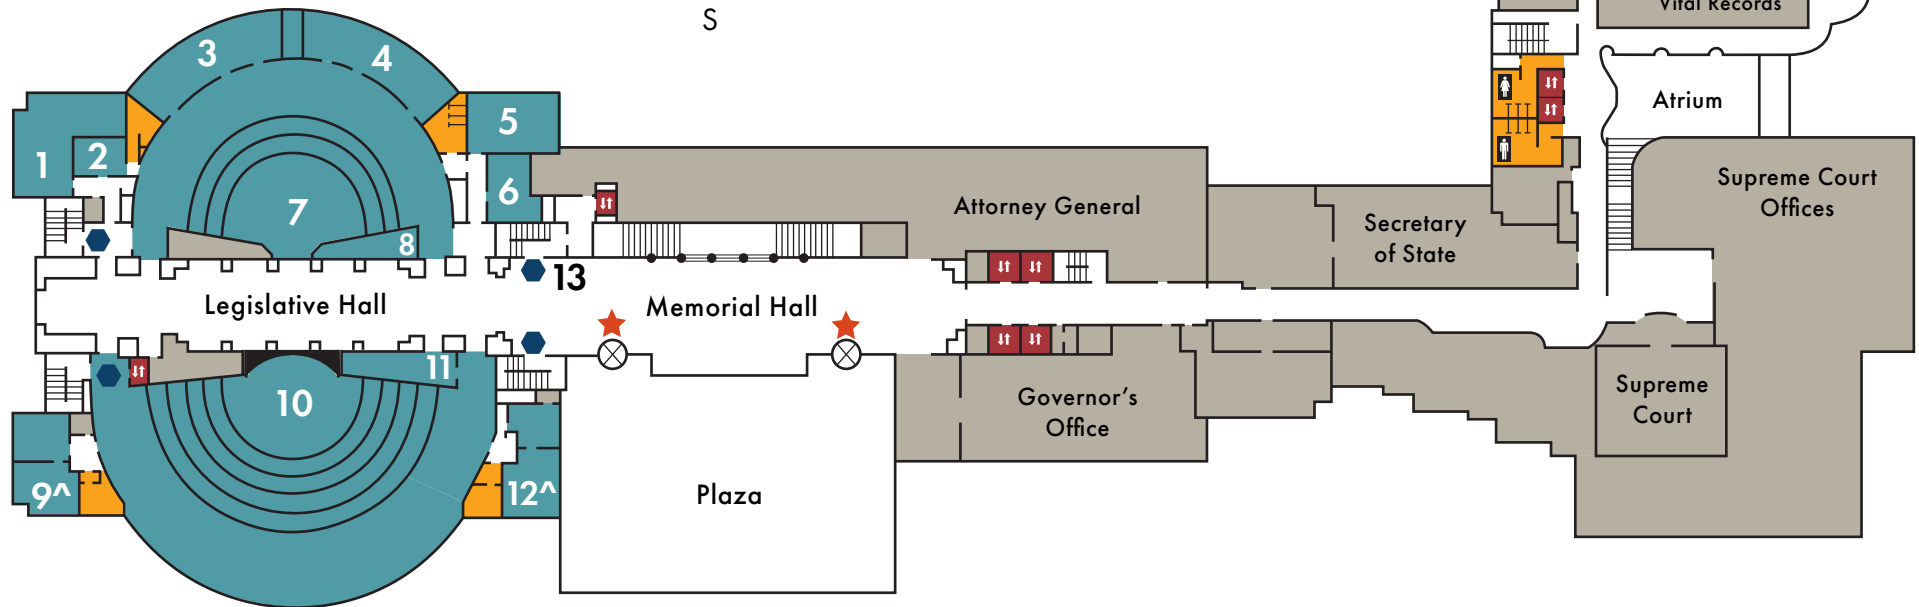

State Capitol

First Floor

1. Legislative Study
2. Secretary of the Senate
3. Senate Minority Leader Suite
4. Senate Majority Leader Suite
5. Senate Conference Room
6. Joint Supply Room
7. Senate Chambers
8. Senate Page Room
9. House Majority Leader Suite
^ Balcony - Chief Clerk/Speaker

10. House Chamber
11. House Page Room
12. House Minority Leader Suite
^ Balcony - House Conference Room
13. Information Kiosk
14. Coteau A/B
15. Sheyenne River Room

Judicial Wing

- Employee Entrance/Emergency Exit
- Stairs
- Elevator
- Restroom
- Legislative Areas
- Legislative Committee Rooms
- Other/Storage/Agency
- Public Committee Room Entrance
- House/Senate Balcony Stairs