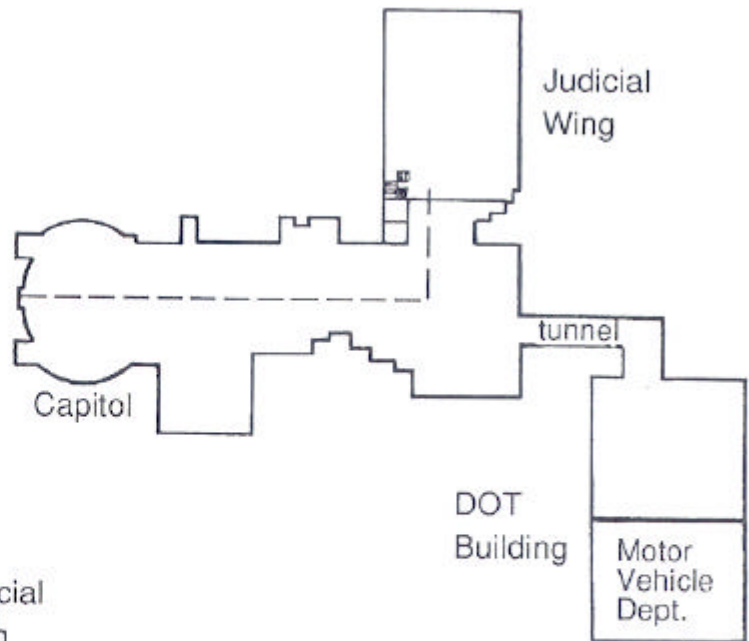

Indoor Walking Routes

Route A

At elevator on Ground Floor past cafeteria; to west doors of Capitol (West Wing).
(.2 mile round trip; 5x = 1 mile)

Route B

From the elevator doors on ground floor; down basement stairs; to tunnel; to Motor Vehicle in Highway Department.
(approximately 1/4 mile round trip)

Route C

From stairs on second floor follow hallway around second or third floor.
(.1 mile; 10x = 1 mile)