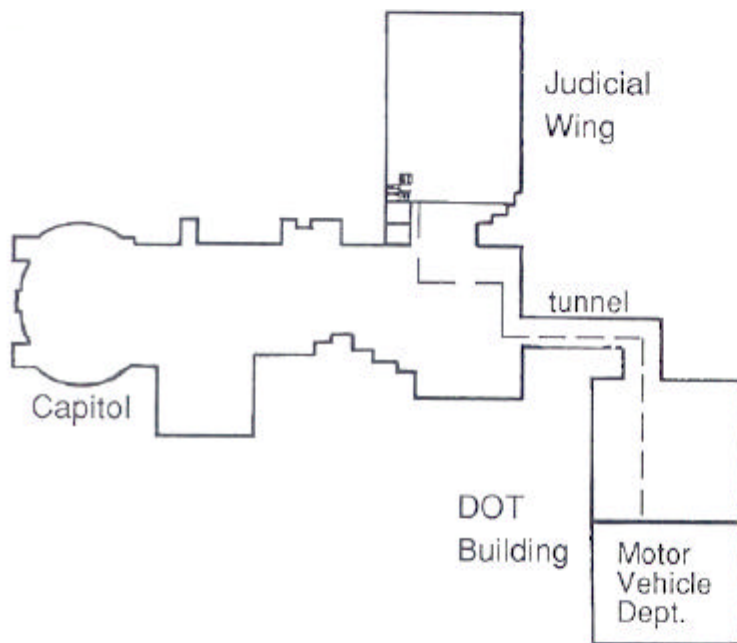

Indoor Walking Routes

Route A

At elevator on Ground Floor past cafeteria; to west doors of Capitol (West Wing).
(.2 mile round trip; 5x = 1 mile)

Route B

From the elevator doors on ground floor; down basement stairs; to tunnel; to Motor Vehicle in Highway Department.
(approximately 1/4 mile round trip)

Route C

From stairs on second floor follow hallway around second or third floor.
(.1 mile; 10x = 1 mile)