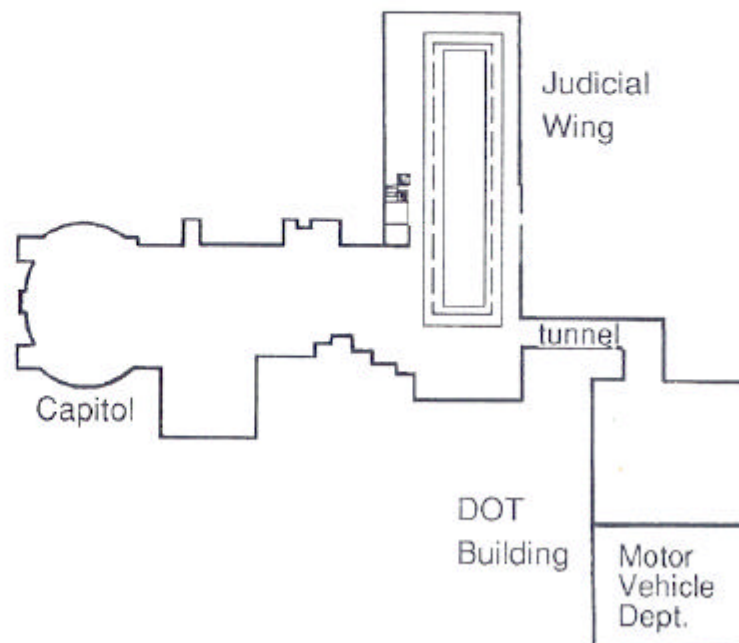

Indoor Walking Routes

Route A

At elevator on Ground Floor past cafeteria; to west doors of Capitol (West Wing).
(.2 mile round trip; 5x = 1 mile)

Route B

From the elevator doors on ground floor; down basement stairs; to tunnel; to Motor Vehicle in Highway Department.
(approximately 1/4 mile round trip)

Route C

From stairs on second floor follow hallway around second or third floor.
(.1 mile; 10x = 1 mile)