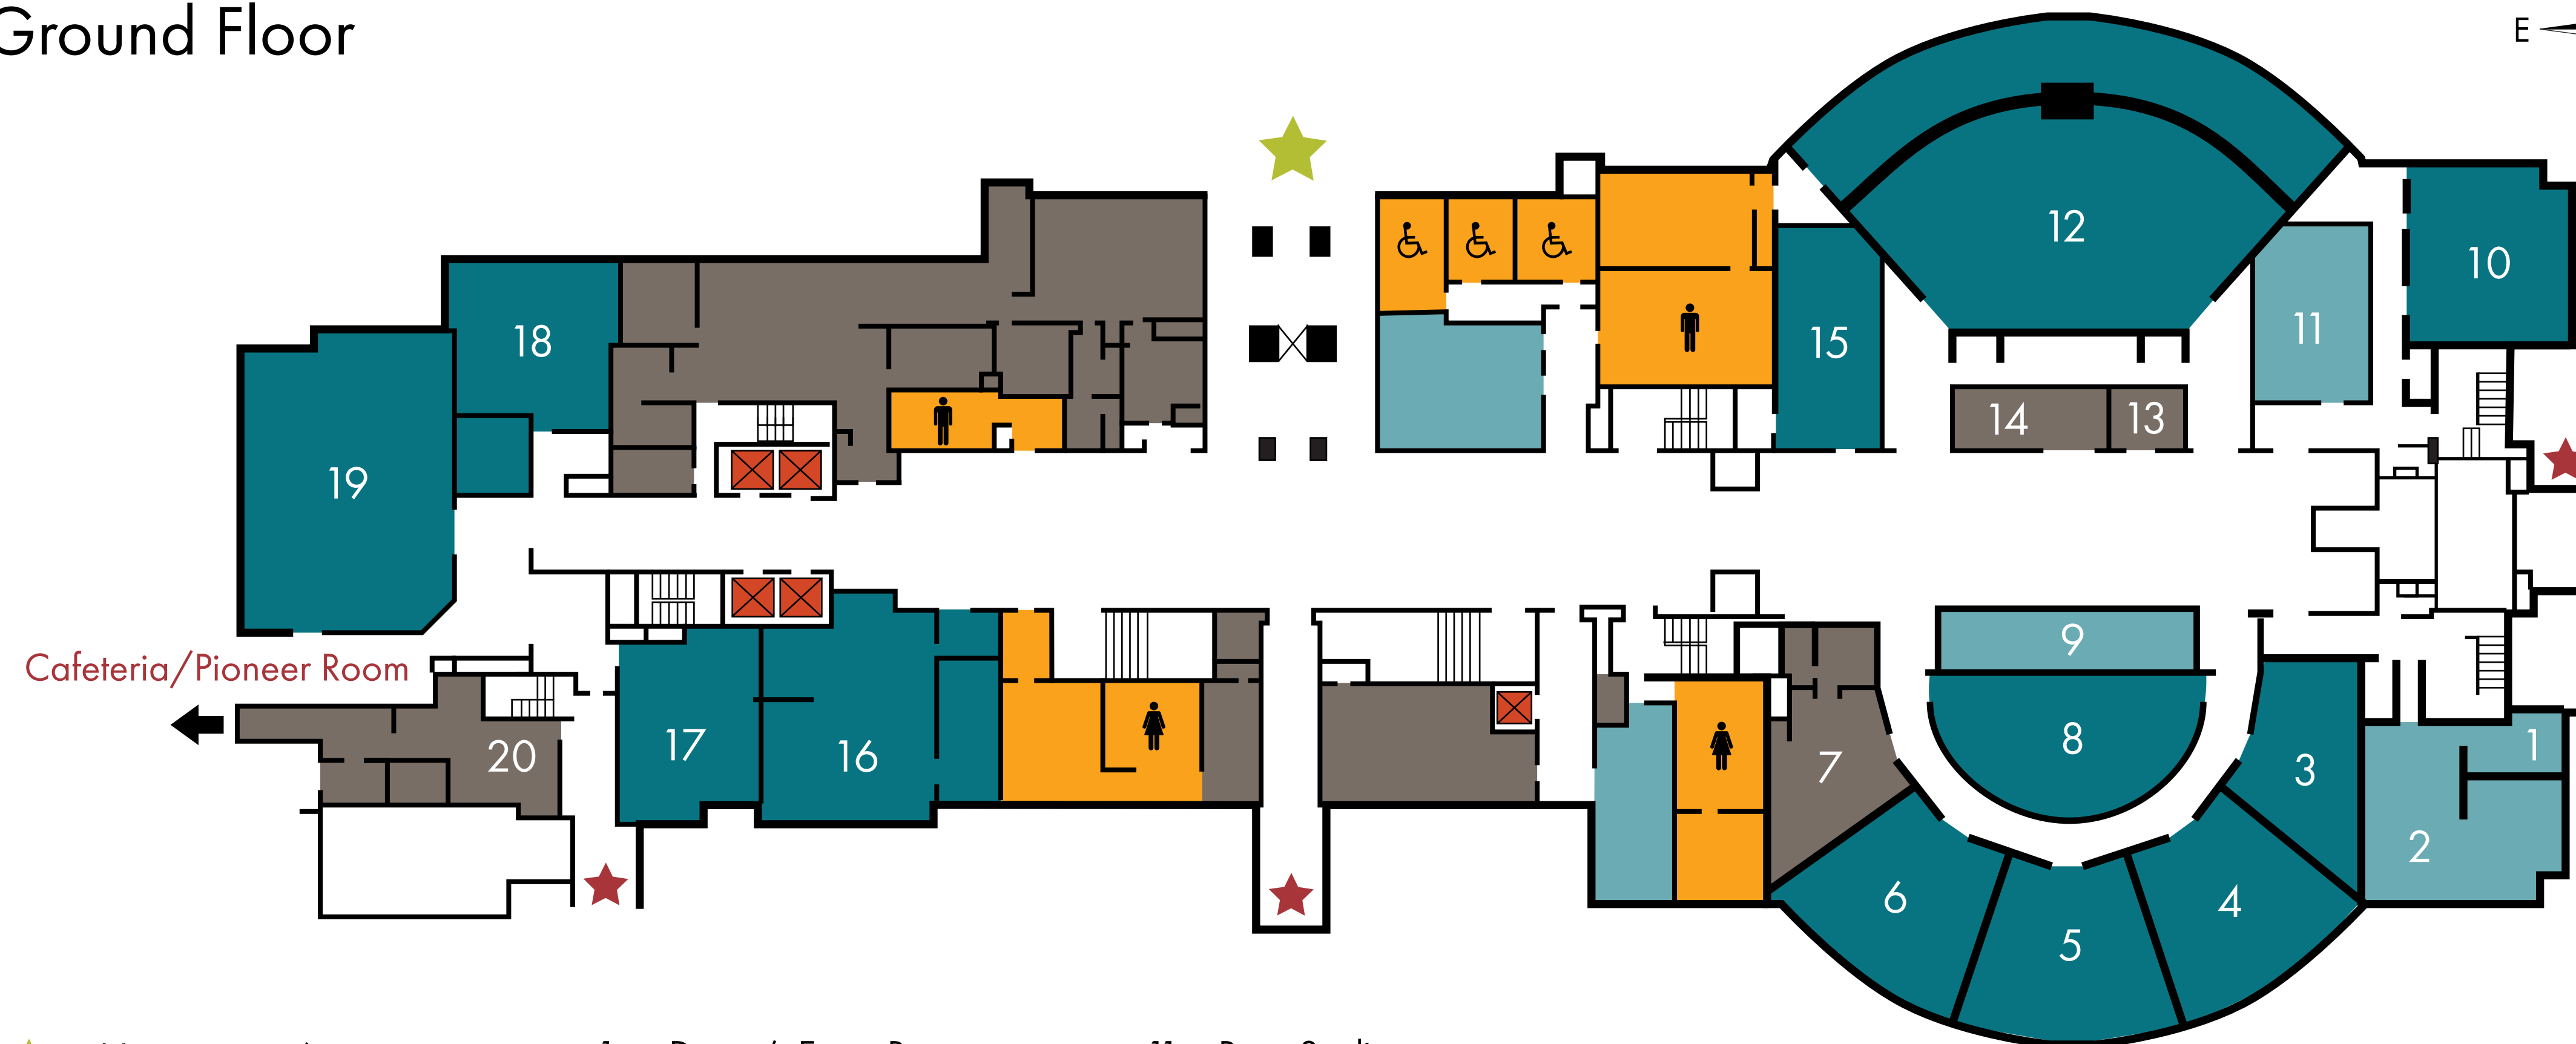

NORTH DAKOTA STATE CAPITOL

Ground Floor

- ★ Public Entrance/Exit
- ★ Team Member Entrance/Exit
- Legislative Committee Rooms
- Legislative Areas
- Public Restrooms
- X Elevator
- Other/Storage/Agency
- Stairs

- | | |
|-------------------------|----------------------------|
| 1. Doctor's Exam Room | 11. Press Studio |
| 2. Legislative Study | 12. Byrnhild Haugland Room |
| 3. Roosevelt Park | 13. Vending Area |
| 4. Ft. Union Room | 14. Public Coat Room |
| 5. Peace Garden Room | 15. Lewis & Clark Room |
| 6. Fort Totten Room | 16. Harvest Room |
| 7. Press Room | 17. Red River Room |
| 8. Medora Room | 18. Sakakawea Room |
| 9. Joint Bill & Journal | 19. Rough Rider Room |
| 10. Fort Lincoln Room | 20. Mail Room |