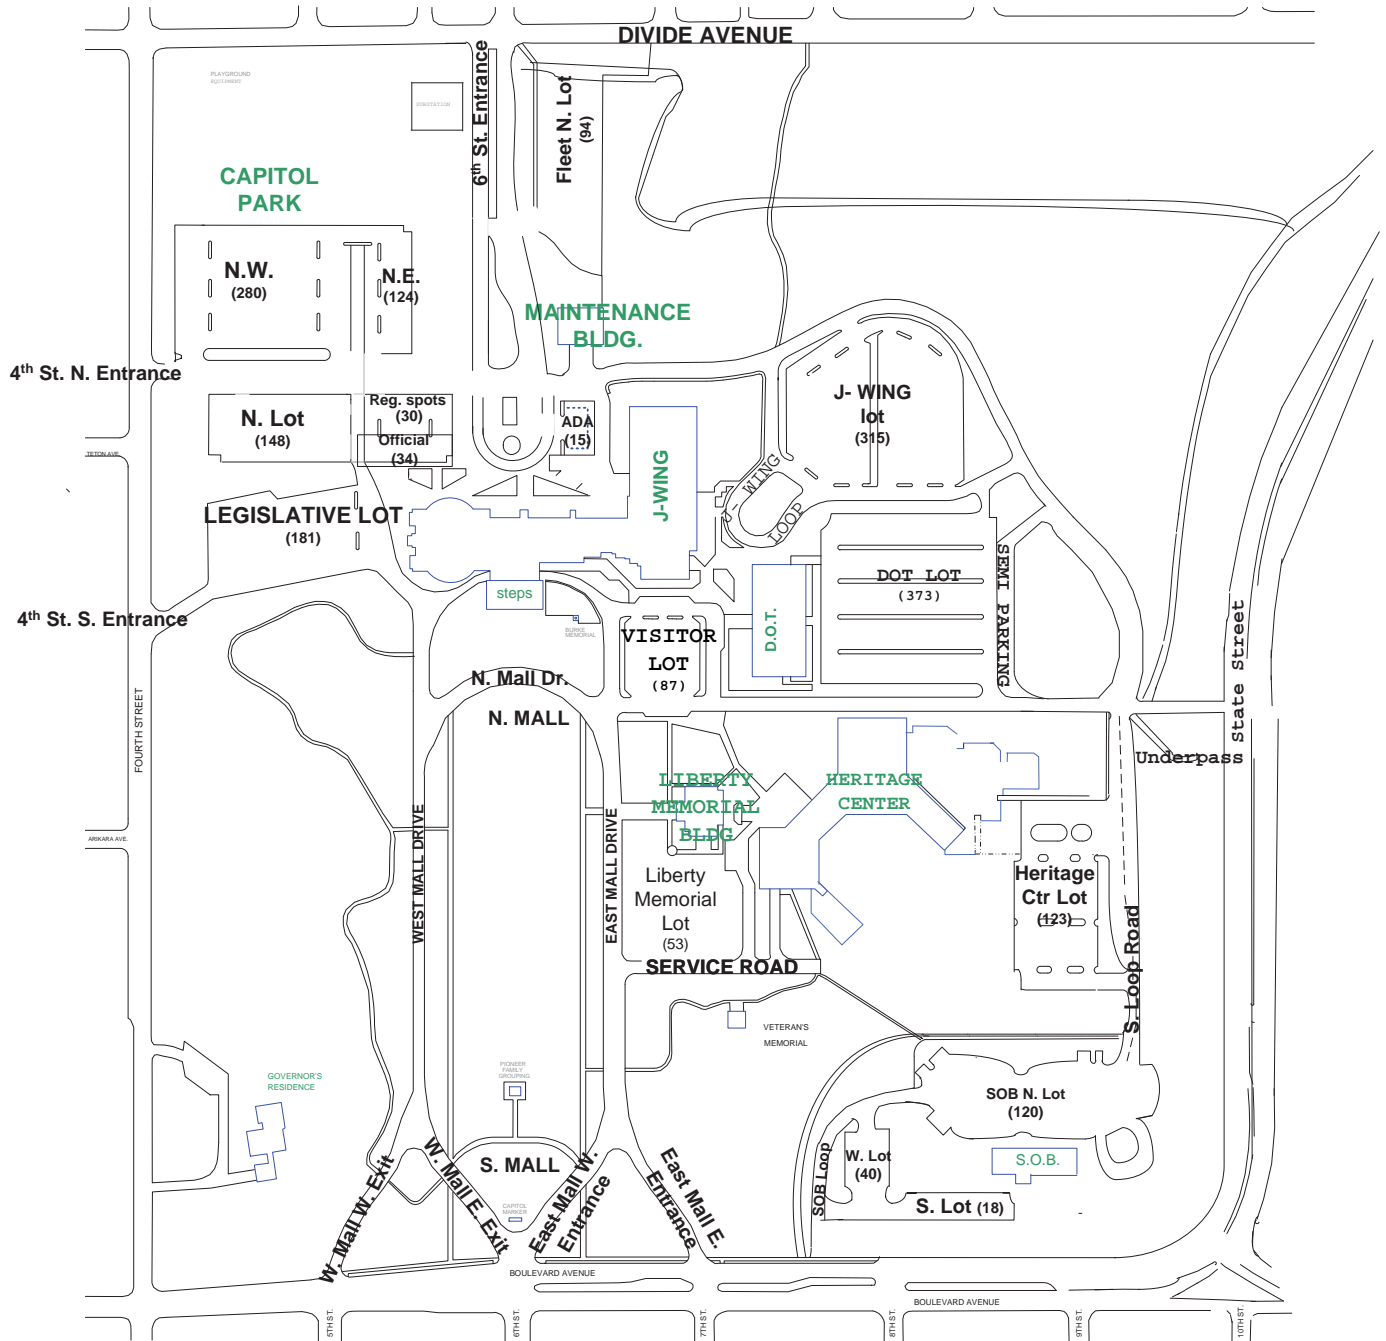

# NORTH DAKOTA STATE CAPITOL COMPLEX

Vicinity Site Map  
 Not to Scale